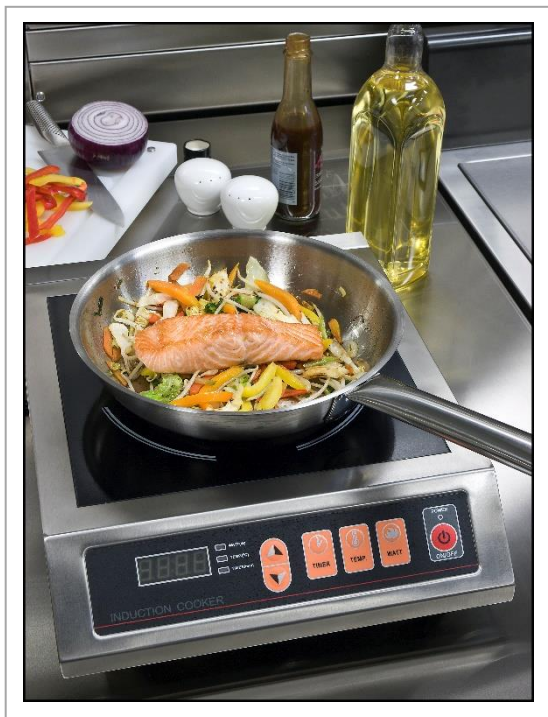

Induction Hob

hallco

Experience the speed and efficiency of induction cooking anywhere with the compact MC30L4B countertop hob.

Unbeknown to many, induction hobs actually cook faster than their gas counterparts and are very economical too. This type of cooking is becoming more popular, especially for front of house. Extremely simple and very safe to use, our counter top 'plug and play' model is built to withstand the demands of any busy catering operation. Featuring high quality German Schott ceramic glass and electronic controls for greater cooking precision, this product is great value for money in comparison to others in their class.

At a mere 326 x 386mm, simply plug the MC30L4B in wherever an additional hob is required – back or front of house. Wipe-clean, touchpad controls and auto-pan detection make it simple to use and by creating heat only where required, directly in the pan, induction cooking is quicker and more energy efficient too!

This trusted kitchen essential is backed up by a 1 Year Full Warranty.

(Image for illustration purposes only)

MC30L4B

- Adjustable temperature 60-240°C
- Auto pan detection cut-out
- Touchpad controls
- 2.8kW
- External Dimensions: 326 W 386 D 101 H
- 1 Year Full Warranty